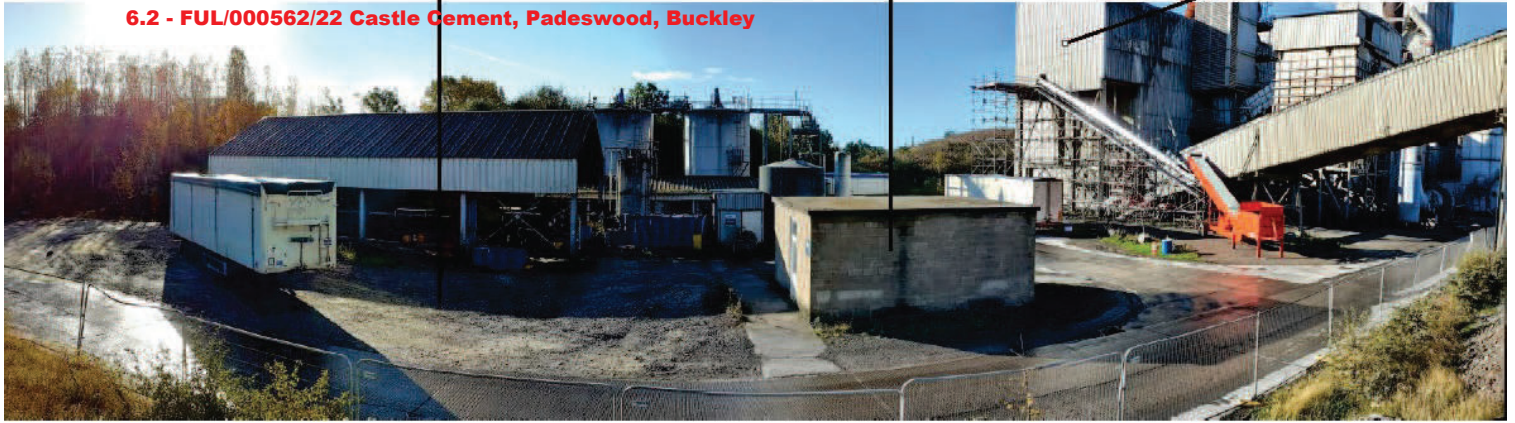

Lorry Trailer Parking Area

Electricity Substation

Main Burner Building

6.2 - FUL/000562/22 Castle Cement, Padeswood, Buckley

6.2 - FUL/000562/22 Castle Cement, Padeswood, Buckley

6.2 - FUL/000562/22 Castle Cement, Padeswood, Buckley