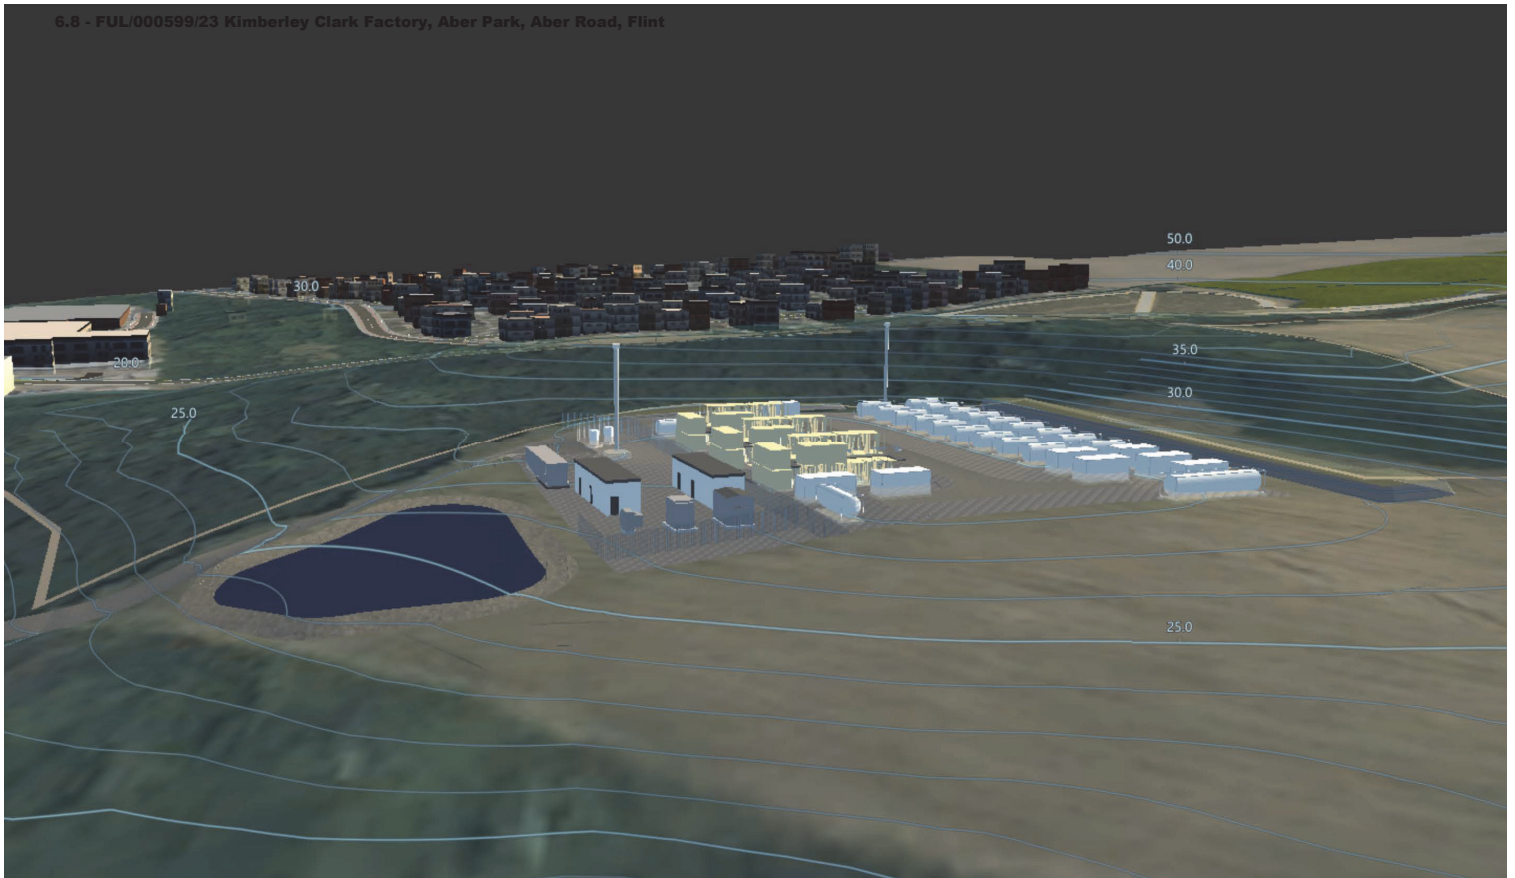

6.8 - FUL/000599/23 Kimberley Clark Factory, Aber Park, Aber Road, Flint